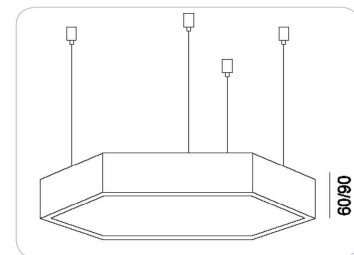

Dia=650mm
H=60/90/95mm

Frame

Aluminium

Color Tempertaure

4000K

Power

50W

Total Luminous Flux

L70 minimum at 50,000
burning hours

Dimension diagram

Remarks:-

Address: Plot #7 Saroorpur-Nangla Industrial Area,Ballabgarh-Sohna Road,Faridabad-121005

Email: info@sovitron.com